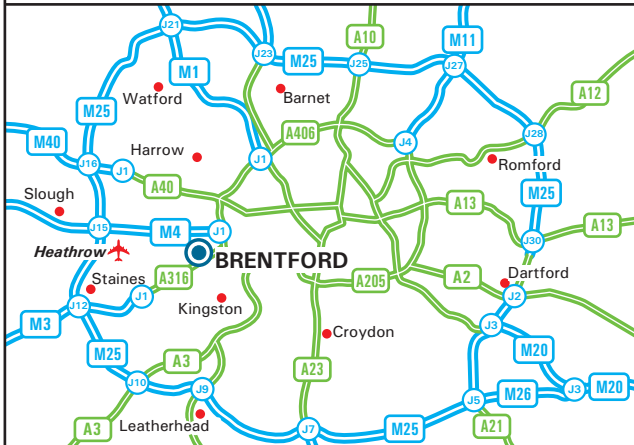

**PageOne Communications Limited**  
2 Brentside Executive Centre  
Great West Road  
Brentford Middlesex, TW8 9DA  
Tel: 0844 811 0070 Fax: 0208 914 5001  
www.pageone.co.uk

**From Heathrow / M4**

Leave the airport following signs for the M4. Remain on the M4 to junction 2, exit, and continue to roundabout. Take the fifth exit which is the Great West Road (A4). The Brentside Executive Centre is located on the left hand side (see inset).

**From M25**

Leave the motorway at junction 15 (signed M4 & London (W), Heathrow Terminals 1, 2 & 3). Remain on the M4 to junction 2, exit, and continue to roundabout. Take the fifth exit which is the Great West Road (A4). The Brentside Executive Centre is located on the left hand side (see inset).

**From North Circular Road**

Follow the North Circular Road (A406) to junction 1 of the M4. At the roundabout, take the Great West Road (A4) exit. The Brentside Executive Centre is located on the left hand side (see inset).

**By Train**

Our office is a 10 minute walk from Brentford station. Brentford receives services from London Waterloo, Clapham Junction, Hounslow and Staines.

**By Tube**

Boston Manor is on the Piccadilly Line. Our office is a 15 minute walk from the station.