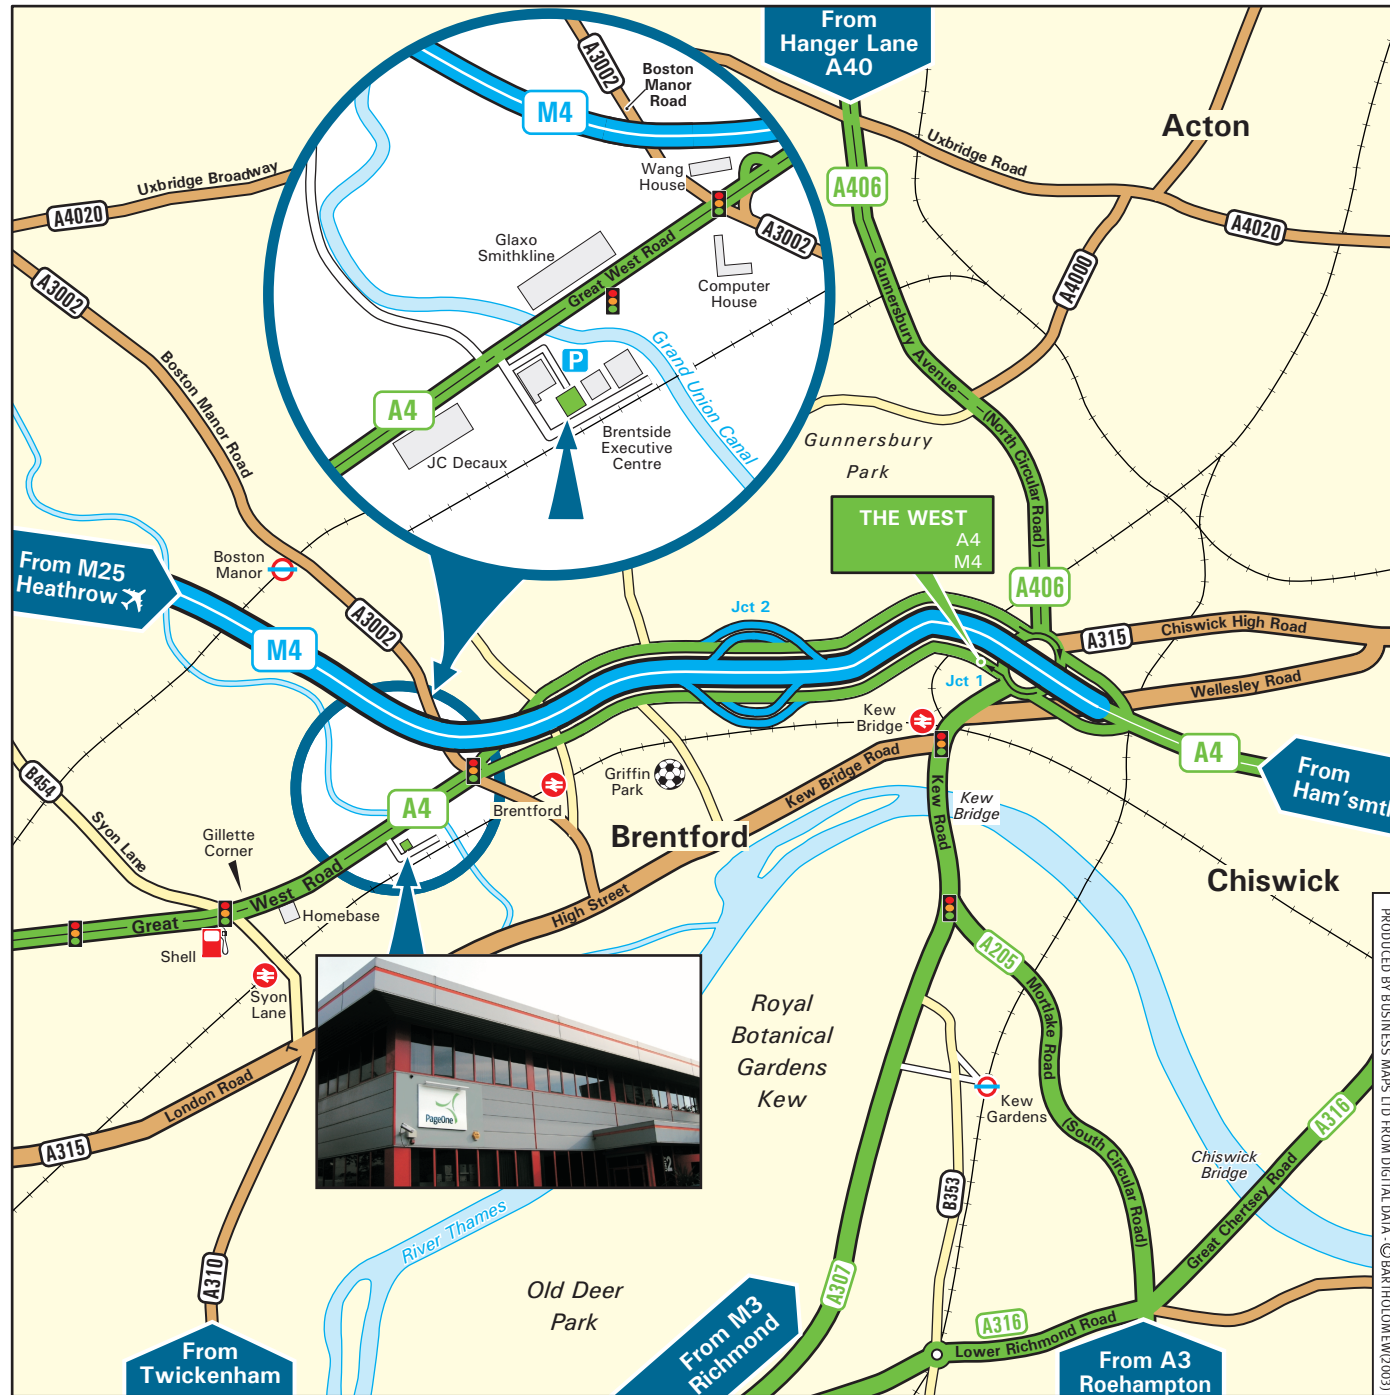

**From M25**

Leave the motorway at junction 15 (signed M4 & London (W), Heathrow Terminals 1, 2 & 3). Remain on the M4 to junction 2, exit, and continue to roundabout. Take the fifth exit which is the Great West Road (A4). The Brentside Executive Centre is located on the left hand side (see inset).

**From North Circular Road**

Follow the North Circular Road (A406) to junction 1 of the M4. At the roundabout, take the Great West Road (A4) exit. The Brentside Executive Centre is located on the left hand side (see inset).

**By Train**

Our office is a 10 minute walk from Brentford station. Brentford receives services from London Waterloo, Clapham Junction, Hounslow and Staines.

**By Tube**

Boston Manor is on the Piccadilly Line. Our office is a 15 minute walk from the station.